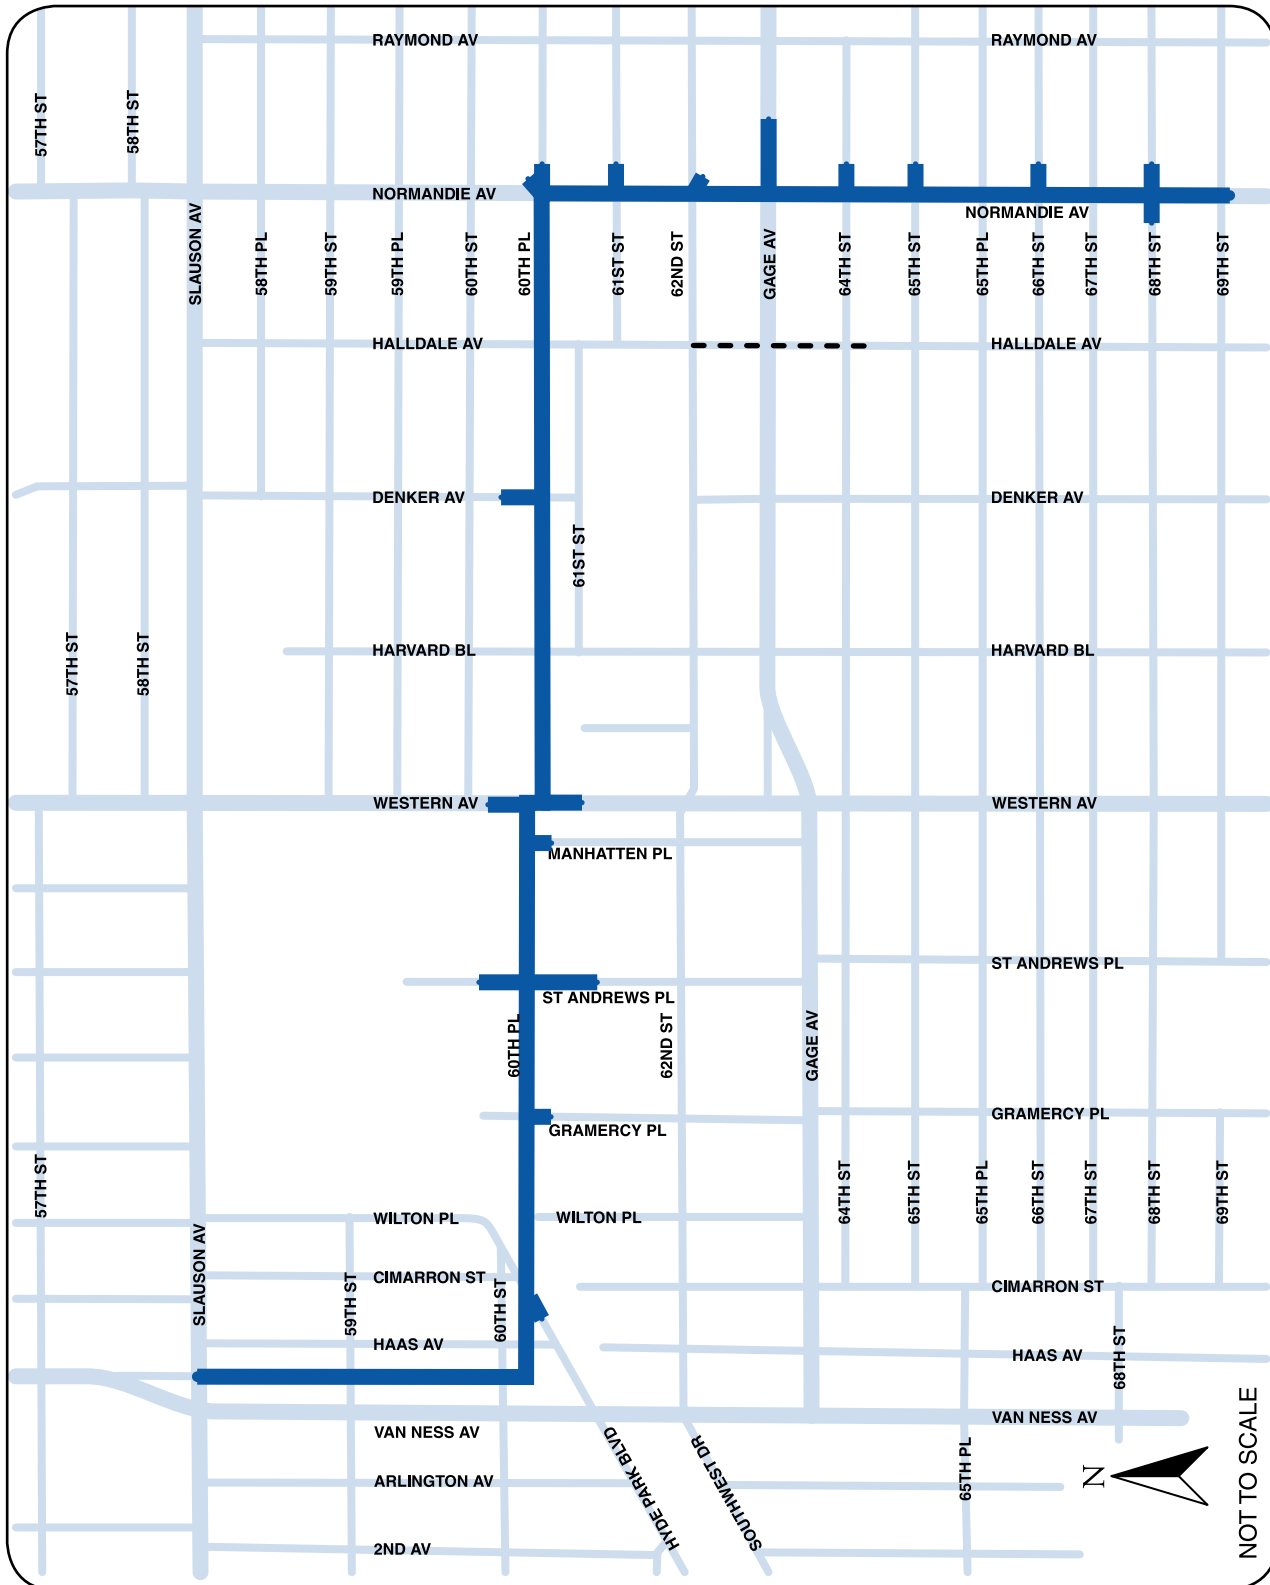

Normandie Sewer Replacement/Rehabilitation Project

■ = CONSTRUCTION AREAS

NOT TO SCALE